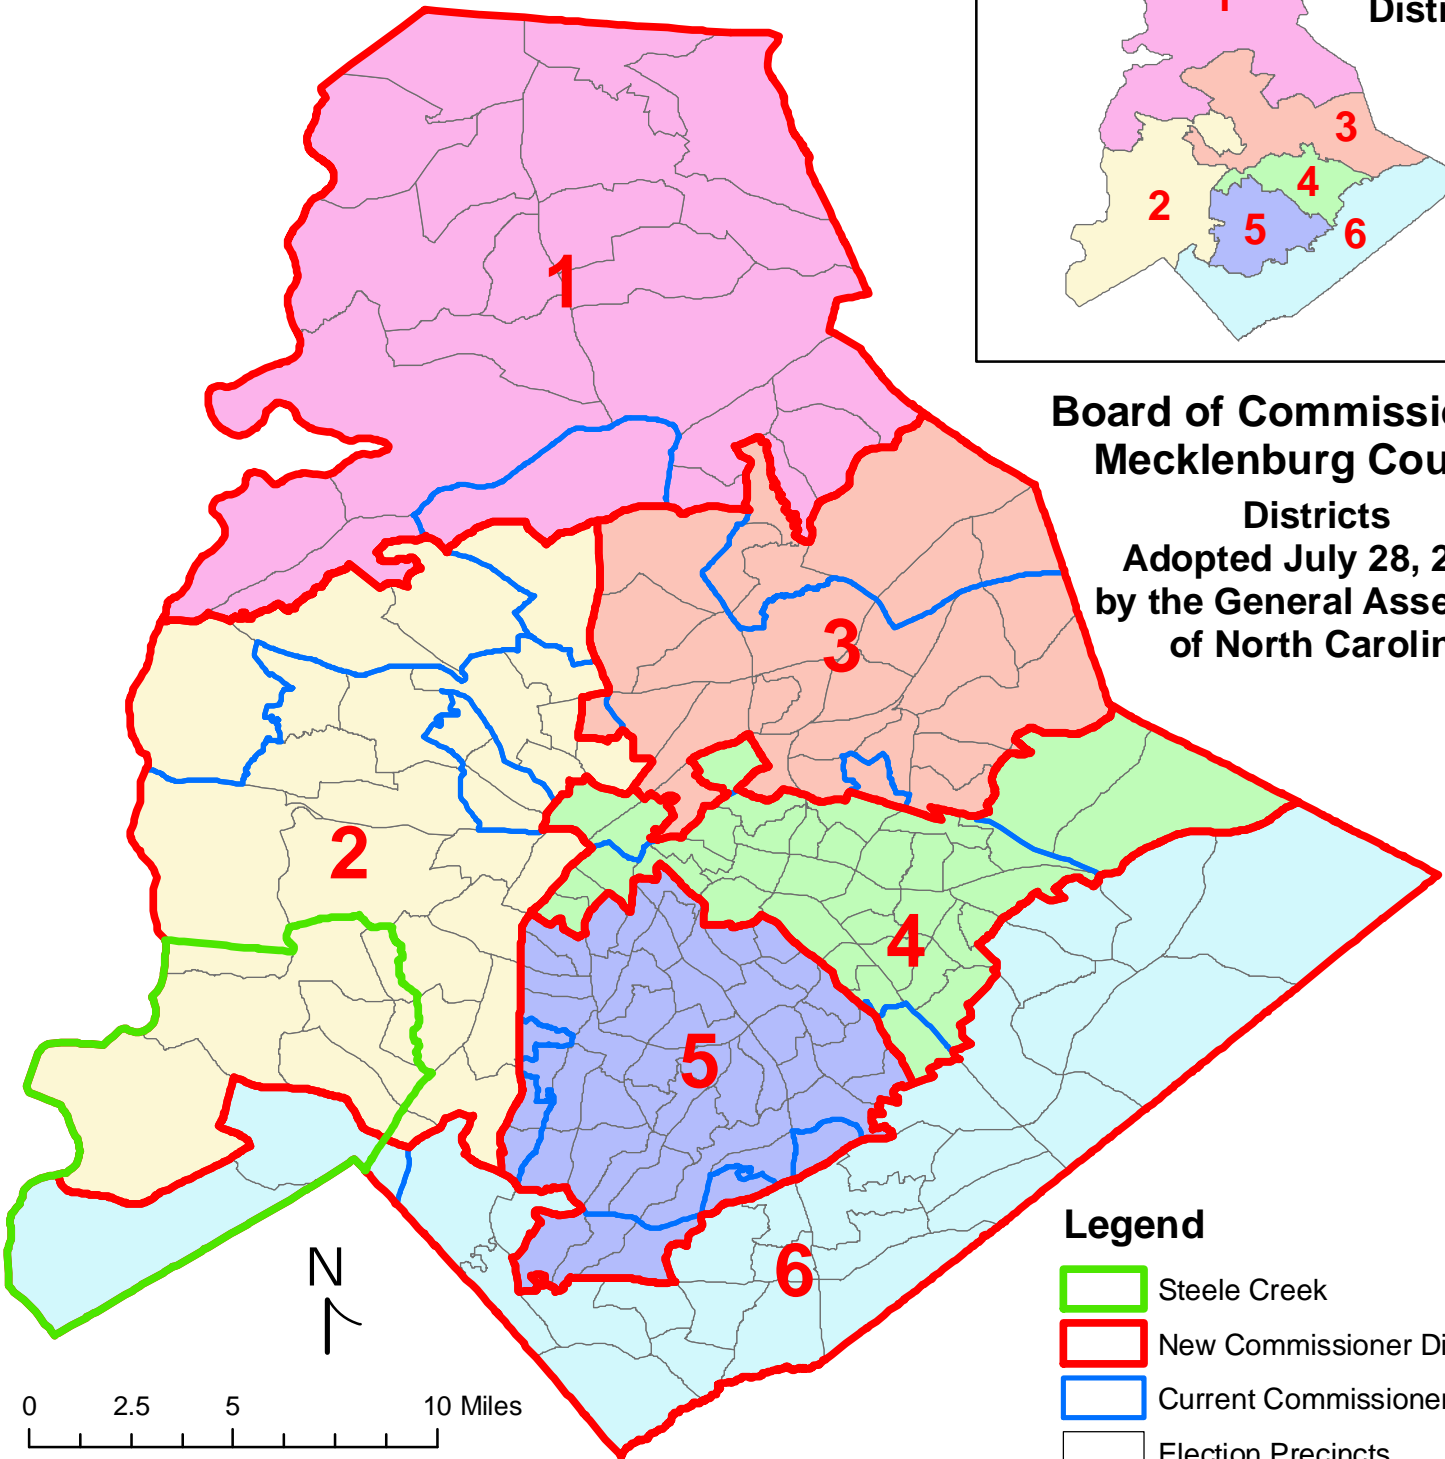

**Board of Commissioners
Mecklenburg County**
Districts
 Adopted July 28, 2011
 by the General Assembly
 of North Carolina

Legend

-  Steele Creek
-  New Commissioner Districts
-  Current Commissioner Districts
-  Election Precincts