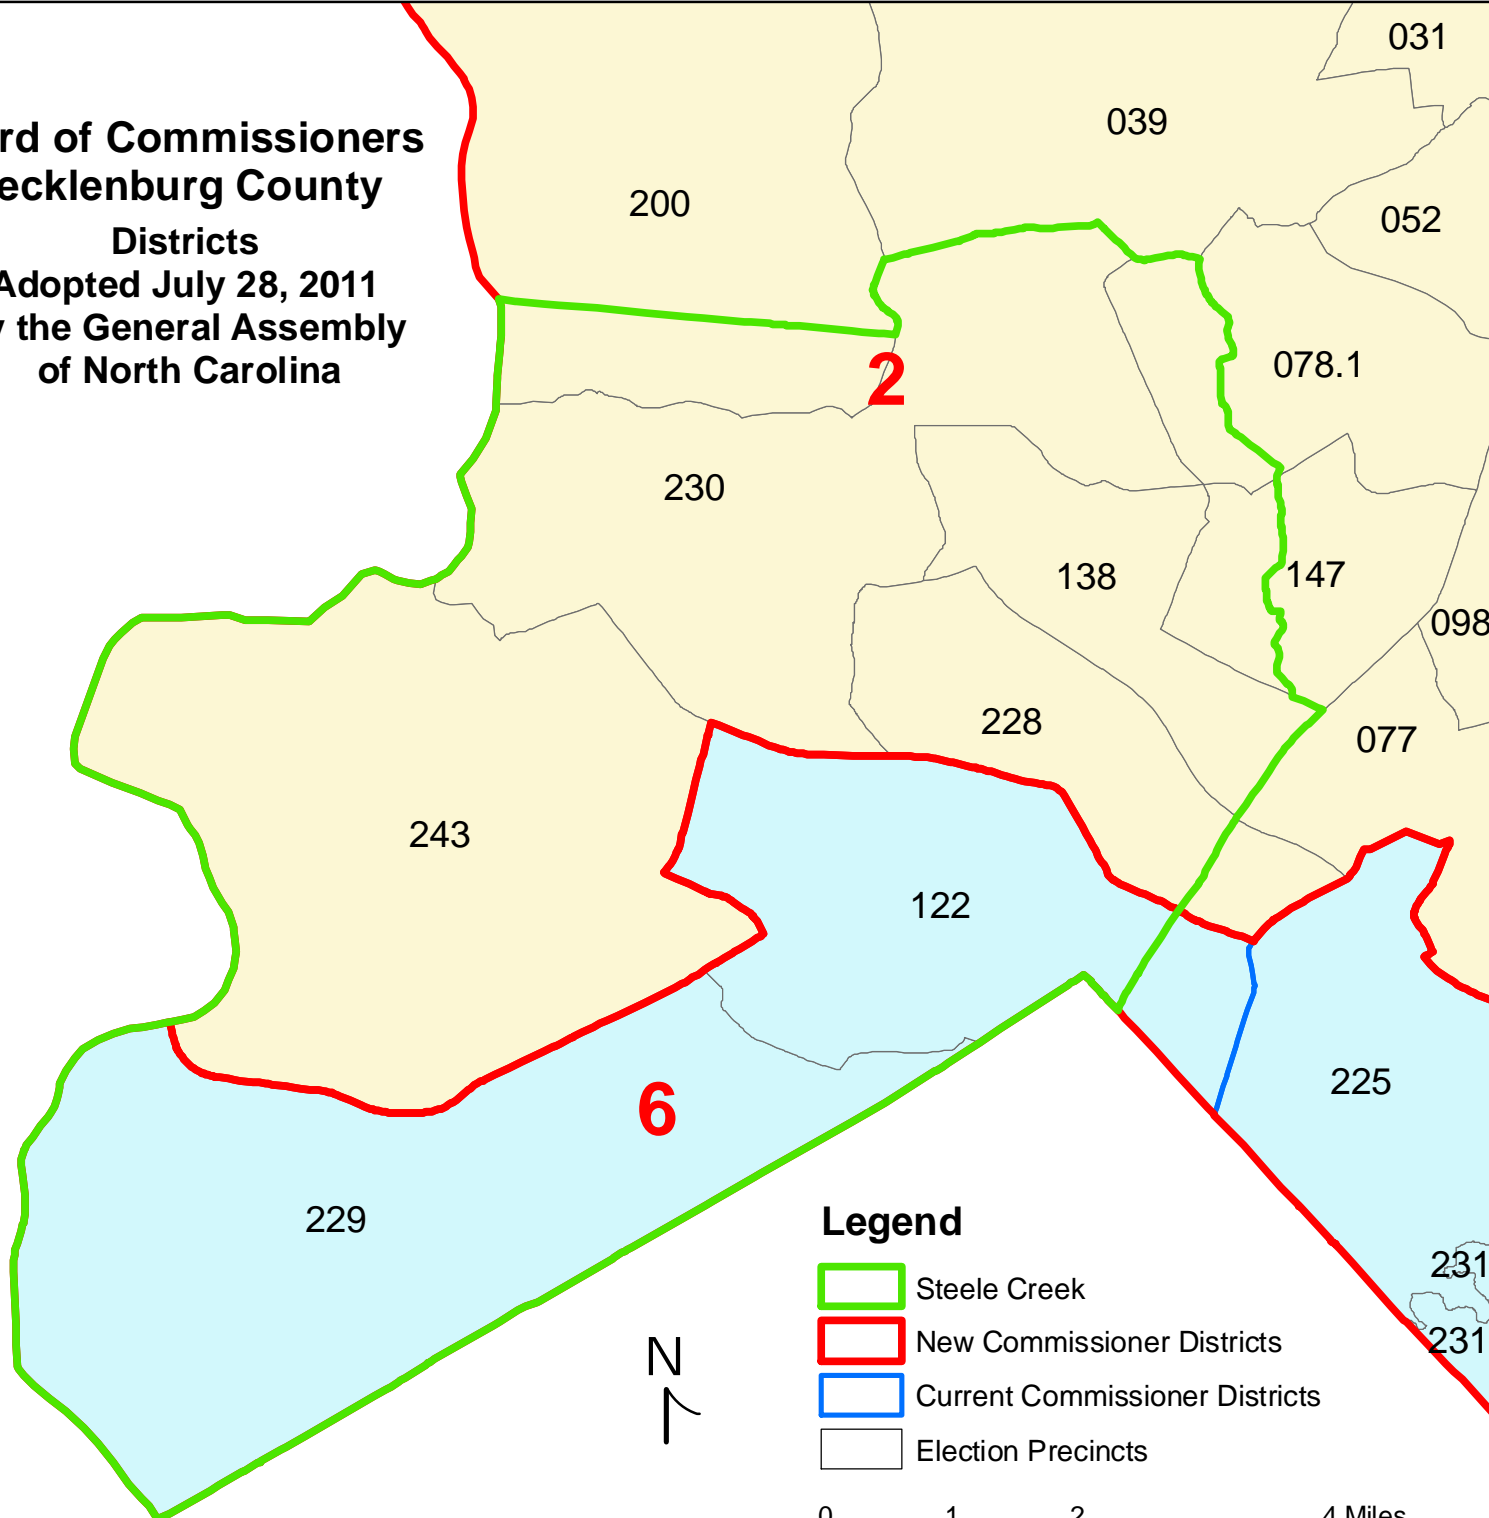

**Board of Commissioners
Mecklenburg County**

Districts

**Adopted July 28, 2011
by the General Assembly
of North Carolina**

Legend

-  Steele Creek
-  New Commissioner Districts
-  Current Commissioner Districts
-  Election Precincts

0 1 2 4 Miles