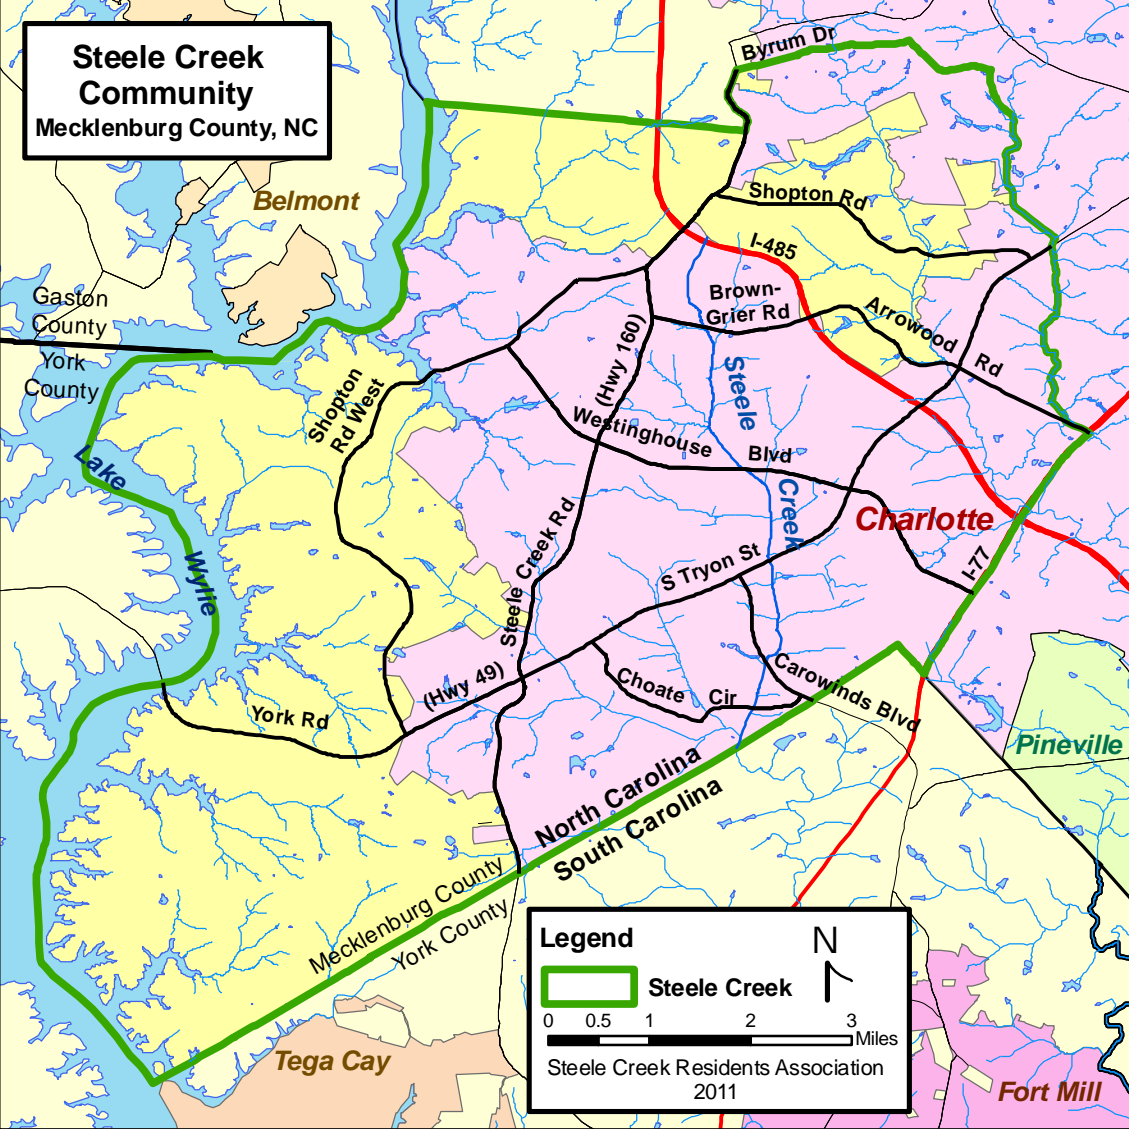

**Steele Creek Community**  
Mecklenburg County, NC

**Legend**

 Steele Creek

0 0.5 1 2 3 Miles

Steele Creek Residents Association  
2011