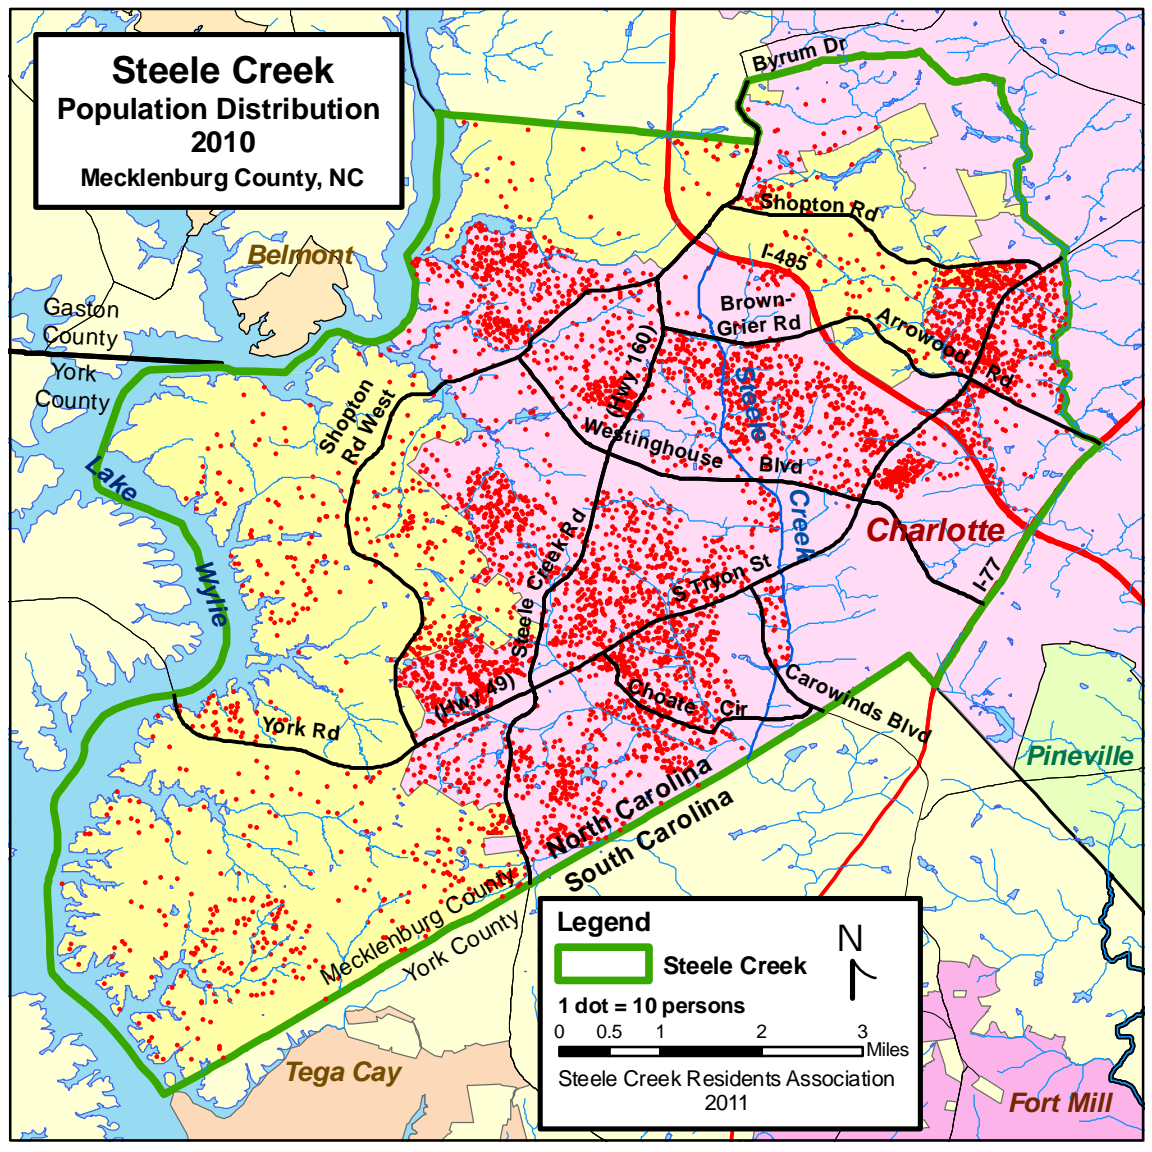

**Steele Creek
Population Distribution
2010
Mecklenburg County, NC**

Legend

 Steele Creek

1 dot = 10 persons

0 0.5 1 2 3 Miles

Steele Creek Residents Association
2011

Fort Mill