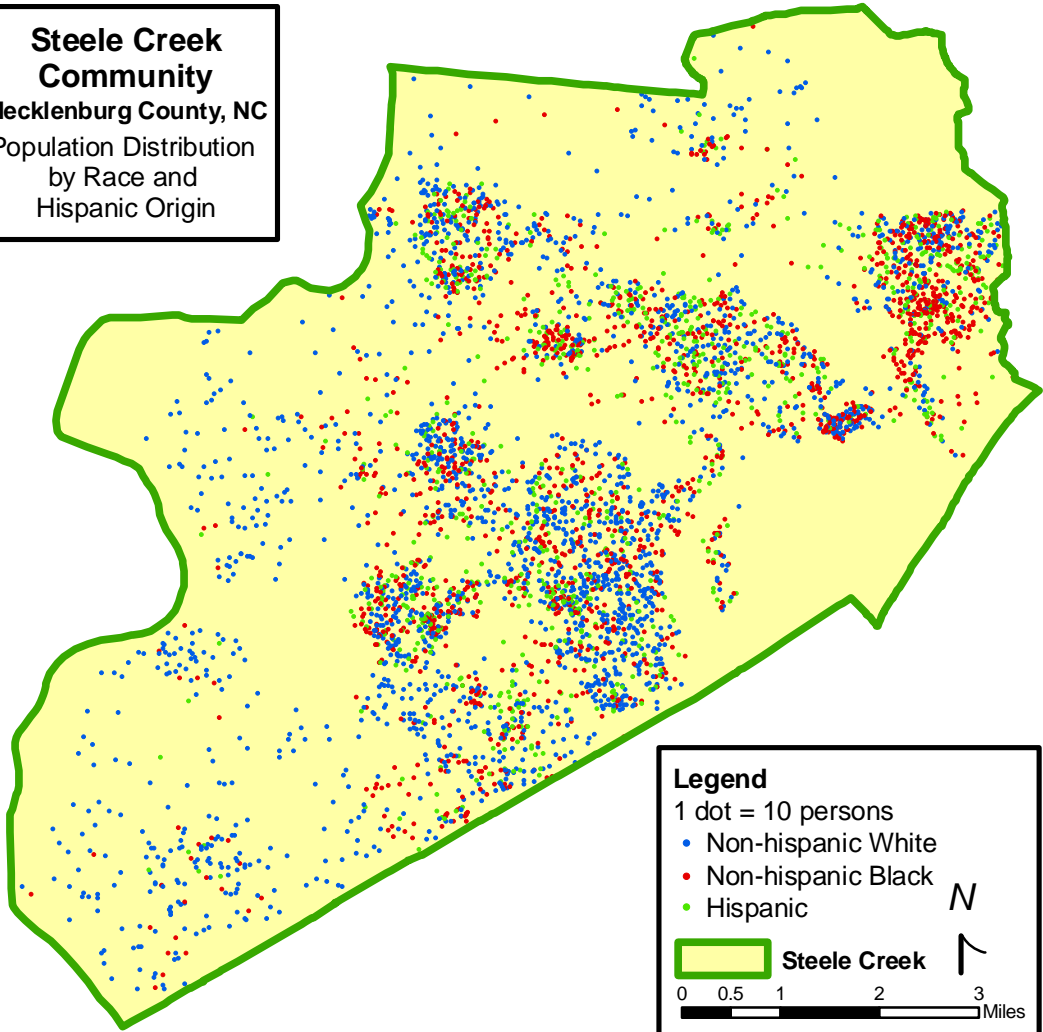

**Steele Creek  
Community**  
Mecklenburg County, NC  
Population Distribution  
by Race and  
Hispanic Origin

**Legend**  
1 dot = 10 persons  
• Non-hispanic White  
• Non-hispanic Black  
• Hispanic

 **Steele Creek**

0 0.5 1 2 3 Miles

Steele Creek Residents Association  
2011

N

Source: 2010 Census