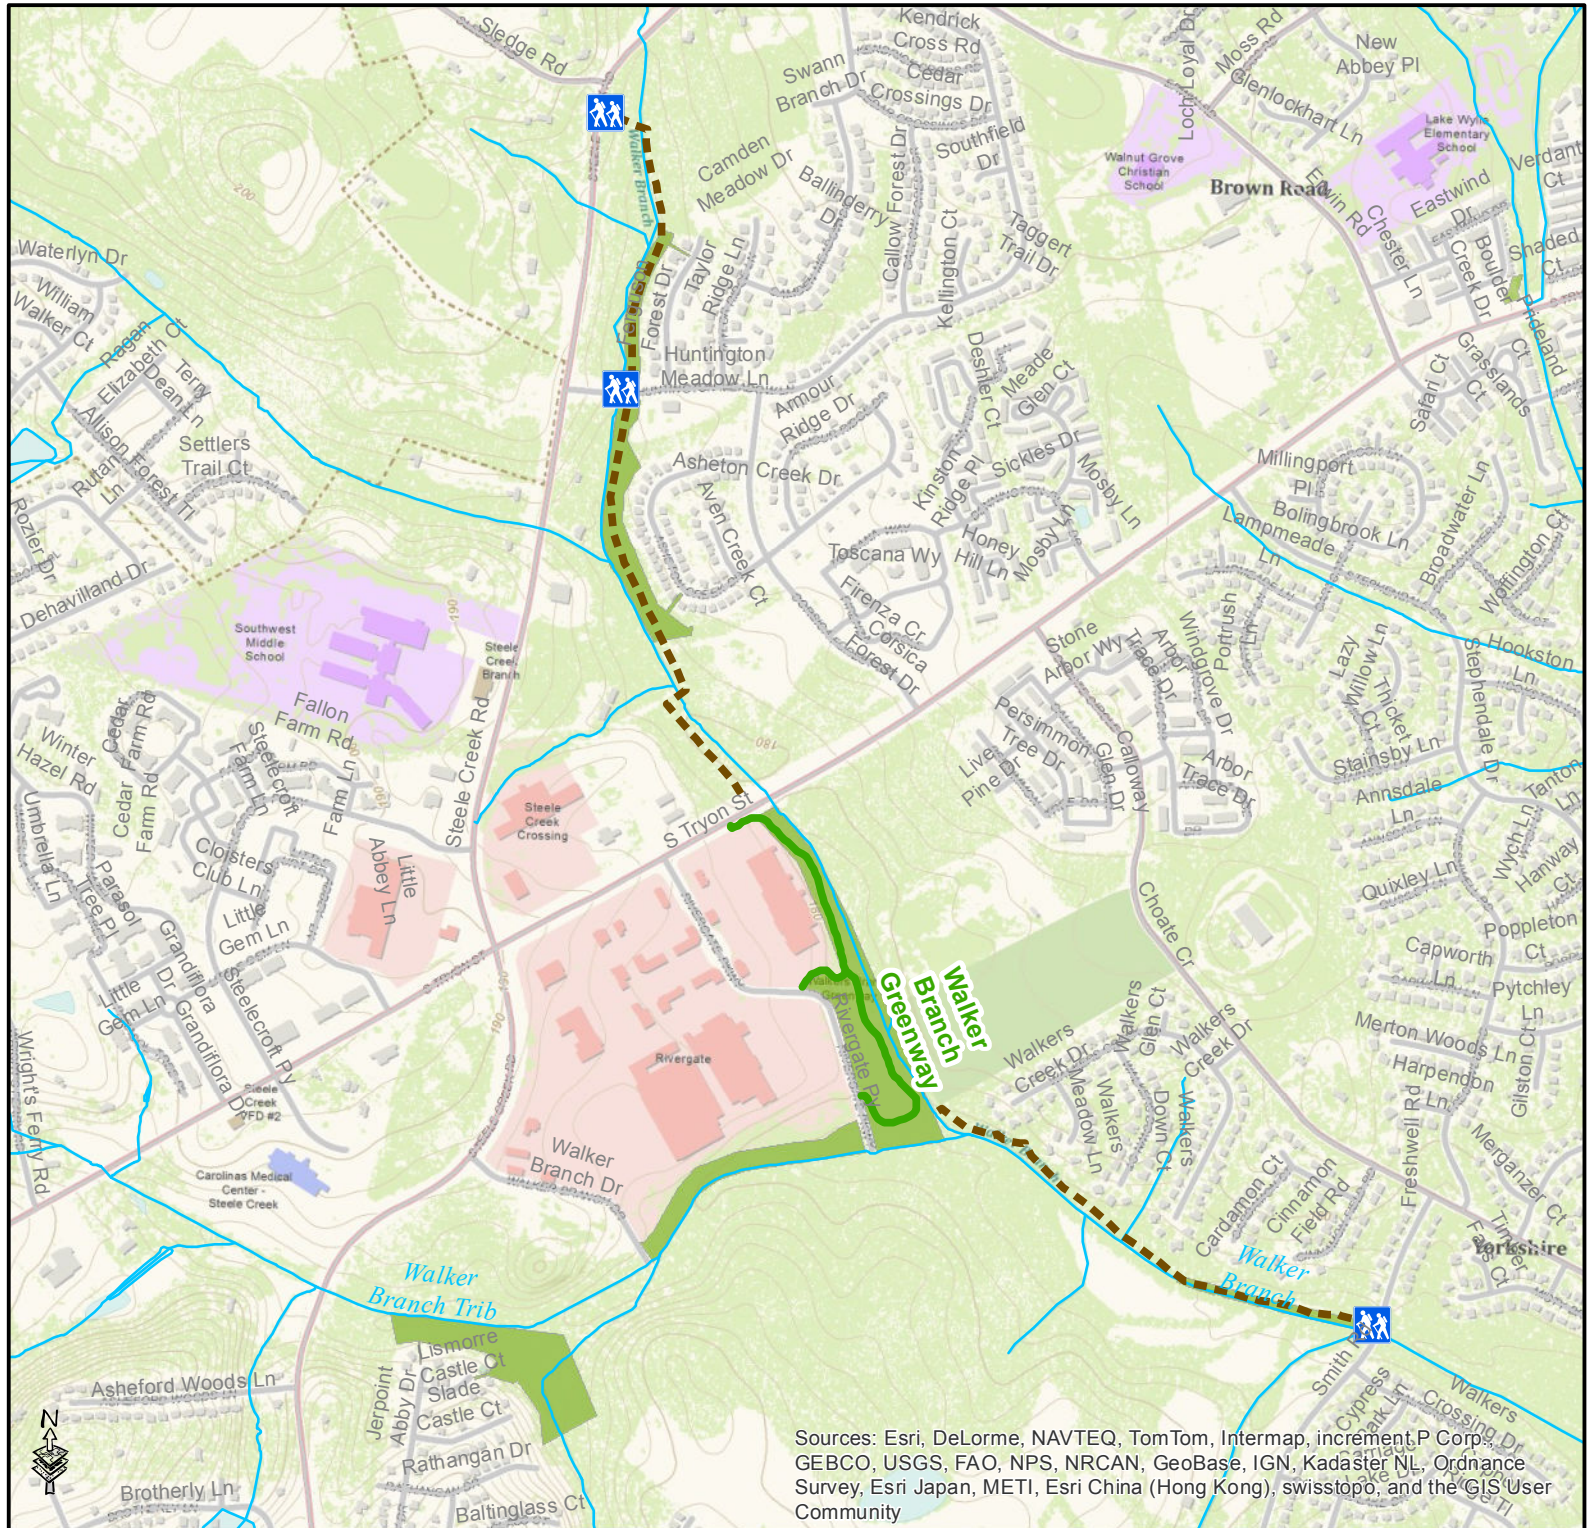

Walker Branch DIRTway

-  DIRTway Entrance
-  DIRTway Trail
-  Greenway Trail
-  Park Property
-  Creeks

0.1 0.05 0 0.1 Miles

Map by Natural Resources
July 1, 2013

Sources: Esri, DeLorme, NAVTEQ, TomTom, Intermap, increment P Corp., GEBCO, USGS, FAO, NPS, NRCAN, GeoBase, IGN, Kadaster NL, Ordnance Survey, Esri Japan, METI, Esri China (Hong Kong), swisstopo, and the GIS User Community